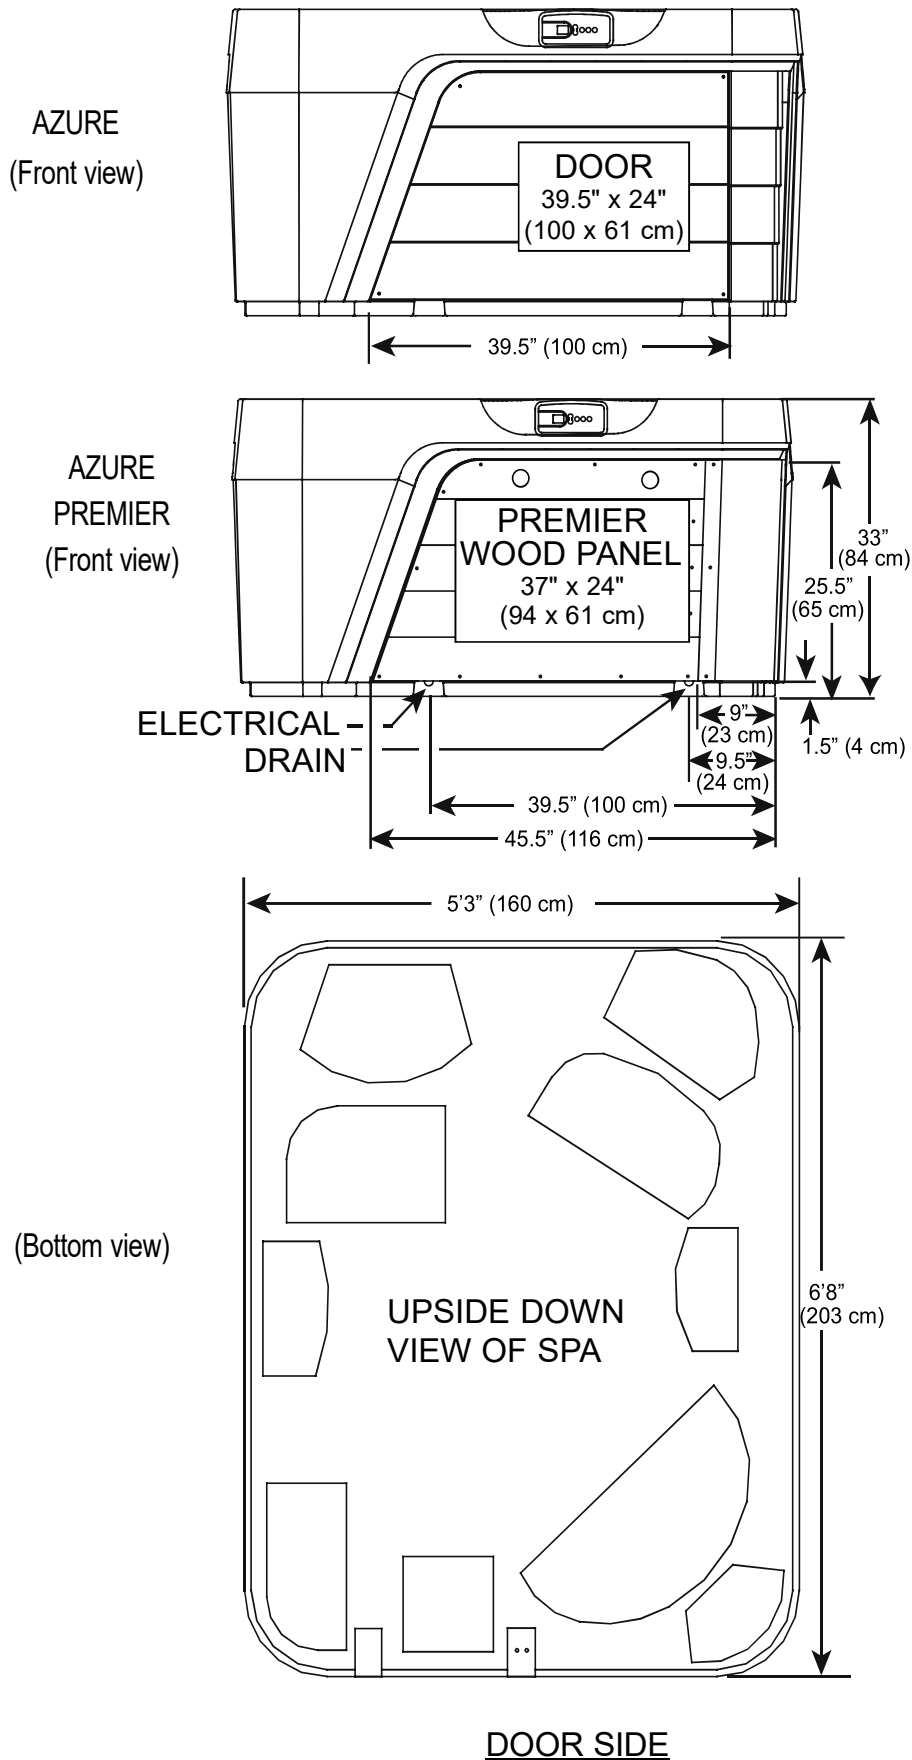

MONTEREY/PREMIER

Dimensions

NOTE: All dimensions are approximate; measure your spa before making critical design or pathway decisions.

EXCURSION/PREMIER

Dimensions

NOTE: All dimensions are approximate; measure your spa before making critical design or pathway decisions.

DOOR SIDE

AZURE/PREMIER

Dimensions

NOTE: All dimensions are approximate; measure your spa before making critical design or pathway decisions.

APTOS

Dimensions

NOTE: All dimensions are approximate; measure your spa before making critical design or pathway decisions.

CASCINA

Dimensions

NOTE: All dimensions are approximate; measure your spa before making critical design or pathway decisions.

DOOR SIDE

TRISTAR

Dimensions

NOTE: All dimensions are approximate; measure your spa before making critical design or pathway decisions.

MINI

Dimensions

NOTE: All dimensions are approximate; measure your spa before making critical design or pathway decisions.

(Bottom view)