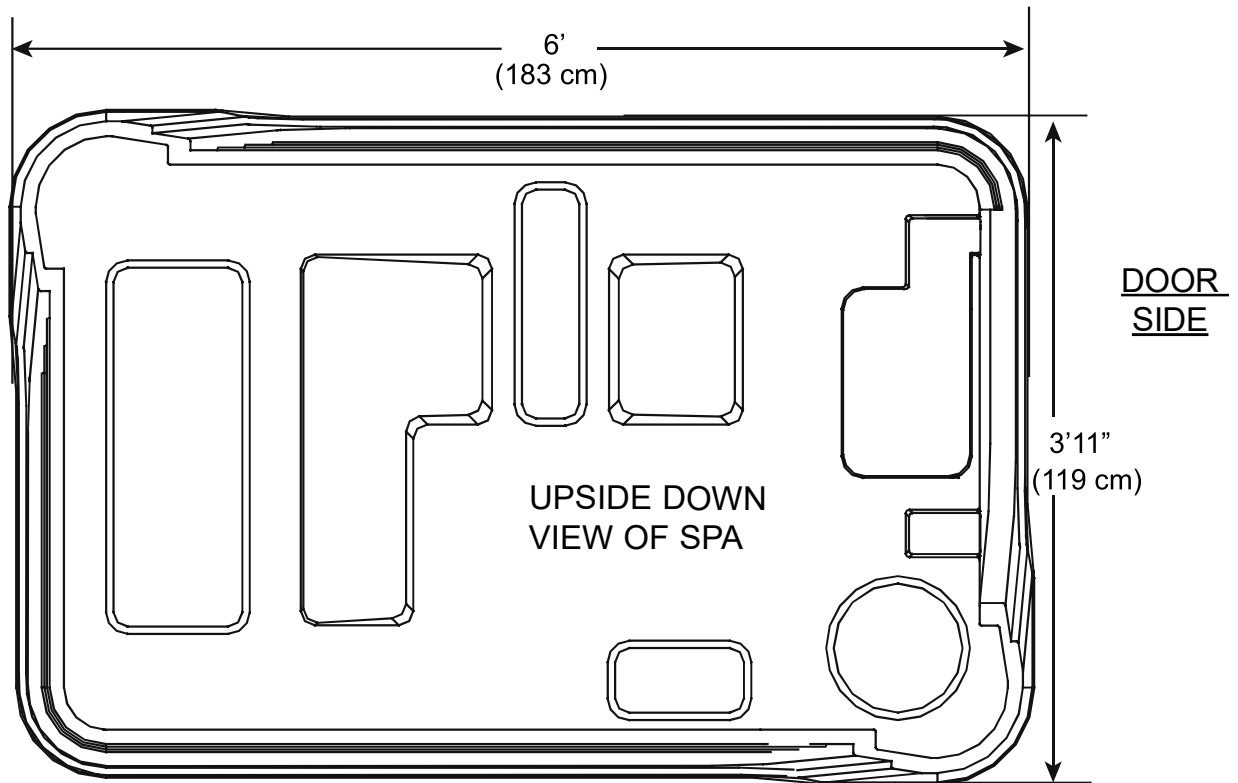

MONTEREY/PREMIER

Dimensions

NOTE: All dimensions are approximate; measure your spa before making critical design or pathway decisions.

EXCURSION/PREMIER

Dimensions

NOTE: All dimensions are approximate; measure your spa before making critical design or pathway decisions.

DOOR SIDE

AZURE/PREMIER

Dimensions

NOTE: All dimensions are approximate; measure your spa before making critical design or pathway decisions.

APTOS

Dimensions

NOTE: All dimensions are approximate; measure your spa before making critical design or pathway decisions.

CASCINA

Dimensions

NOTE: All dimensions are approximate; measure your spa before making critical design or pathway decisions.

DOOR SIDE

TRISTAR

Dimensions

NOTE: All dimensions are approximate; measure your spa before making critical design or pathway decisions.

MINI

Dimensions

NOTE: All dimensions are approximate; measure your spa before making critical design or pathway decisions.

(Bottom view)