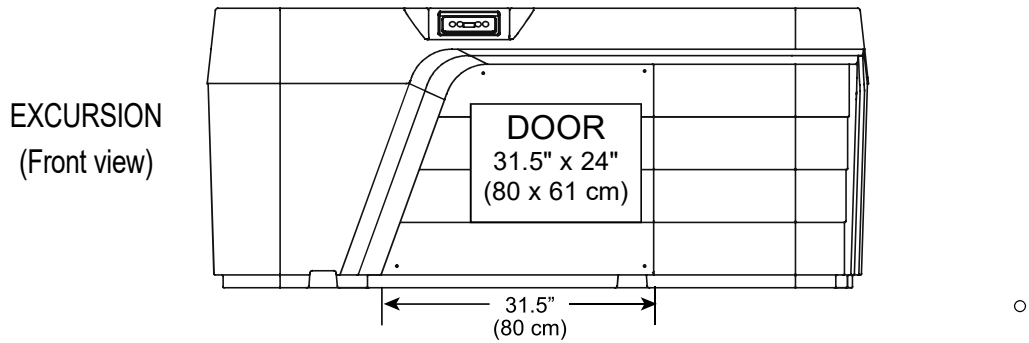

MONTEREY/PREMIER

Dimensions

NOTE: All dimensions are approximate; measure your spa before making critical design or pathway decisions.

EXCURSION/PREMIER

Dimensions

NOTE: All dimensions are approximate; measure your spa before making critical design or pathway decisions.

DOOR SIDE

AZURE/PREMIER

Dimensions

NOTE: All dimensions are approximate; measure your spa before making critical design or pathway decisions.

APTOS

Dimensions

NOTE: All dimensions are approximate; measure your spa before making critical design or pathway decisions.

CASCINA

Dimensions

NOTE: All dimensions are approximate; measure your spa before making critical design or pathway decisions.

DOOR SIDE

TRISTAR

Dimensions

NOTE: All dimensions are approximate; measure your spa before making critical design or pathway decisions.

MINI

Dimensions

NOTE: All dimensions are approximate; measure your spa before making critical design or pathway decisions.

(Bottom view)