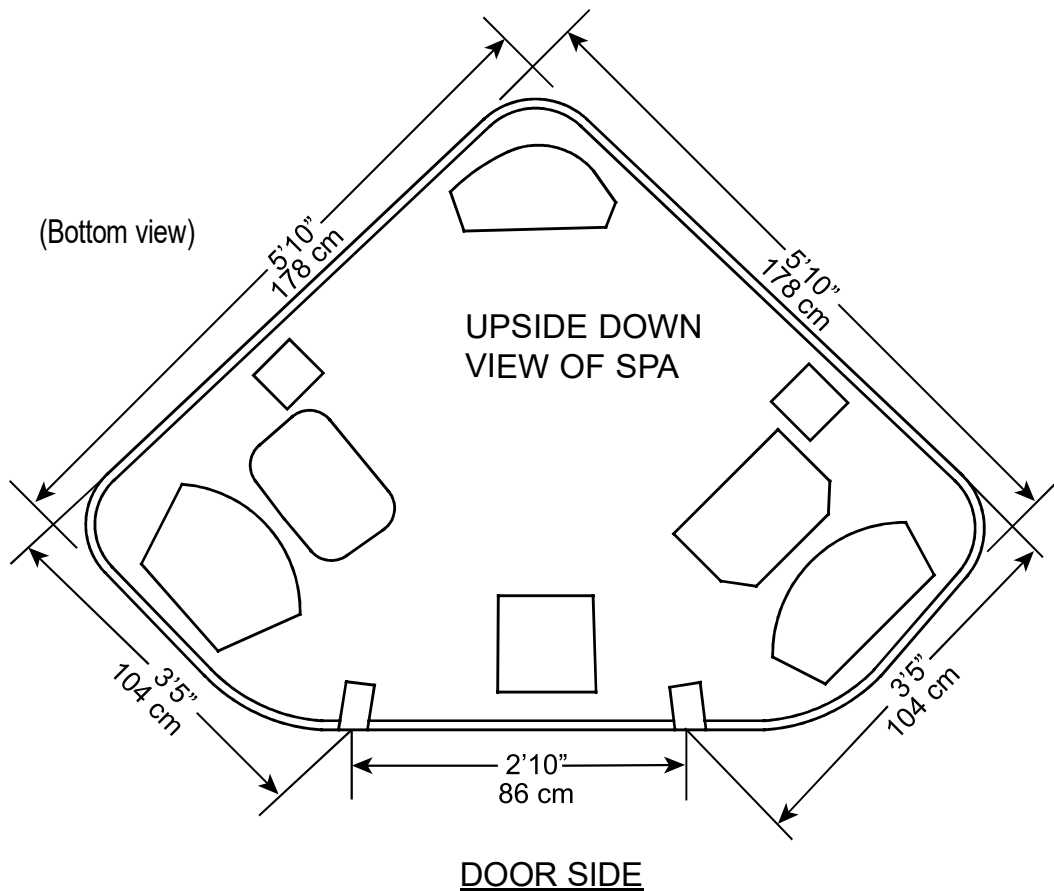

MONTEREY/PREMIER

Dimensions

NOTE: All dimensions are approximate; measure your spa before making critical design or pathway decisions.

EXCURSION/PREMIER

Dimensions

NOTE: All dimensions are approximate; measure your spa before making critical design or pathway decisions.

DOOR SIDE

AZURE/PREMIER

Dimensions

NOTE: All dimensions are approximate; measure your spa before making critical design or pathway decisions.

APTOS

Dimensions

NOTE: All dimensions are approximate; measure your spa before making critical design or pathway decisions.

CASCINA

Dimensions

NOTE: All dimensions are approximate; measure your spa before making critical design or pathway decisions.

DOOR SIDE

TRISTAR

Dimensions

NOTE: All dimensions are approximate; measure your spa before making critical design or pathway decisions.

MINI

Dimensions

NOTE: All dimensions are approximate; measure your spa before making critical design or pathway decisions.

(Bottom view)