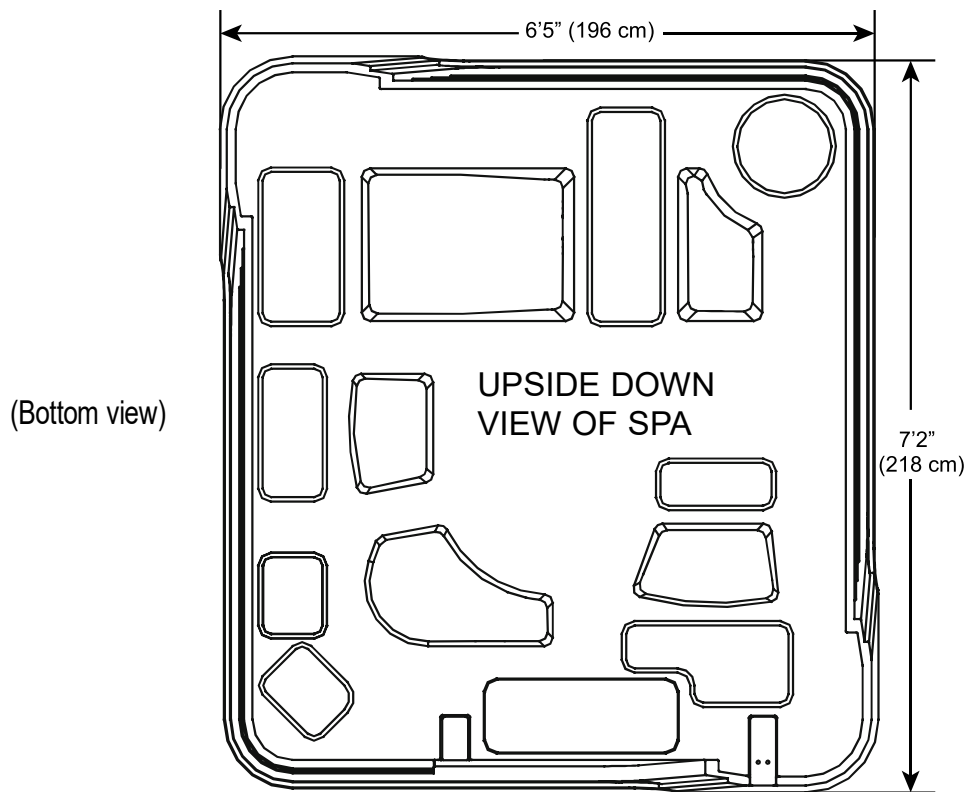

MONTEREY/PREMIER

Dimensions

NOTE: All dimensions are approximate; measure your spa before making critical design or pathway decisions.

EXCURSION/PREMIER

Dimensions

NOTE: All dimensions are approximate; measure your spa before making critical design or pathway decisions.

DOOR SIDE

AZURE/PREMIER

Dimensions

NOTE: All dimensions are approximate; measure your spa before making critical design or pathway decisions.

APTOS

Dimensions

NOTE: All dimensions are approximate; measure your spa before making critical design or pathway decisions.

CASCINA

Dimensions

NOTE: All dimensions are approximate; measure your spa before making critical design or pathway decisions.

DOOR SIDE

TRISTAR

Dimensions

NOTE: All dimensions are approximate; measure your spa before making critical design or pathway decisions.

MINI

Dimensions

NOTE: All dimensions are approximate; measure your spa before making critical design or pathway decisions.

(Bottom view)