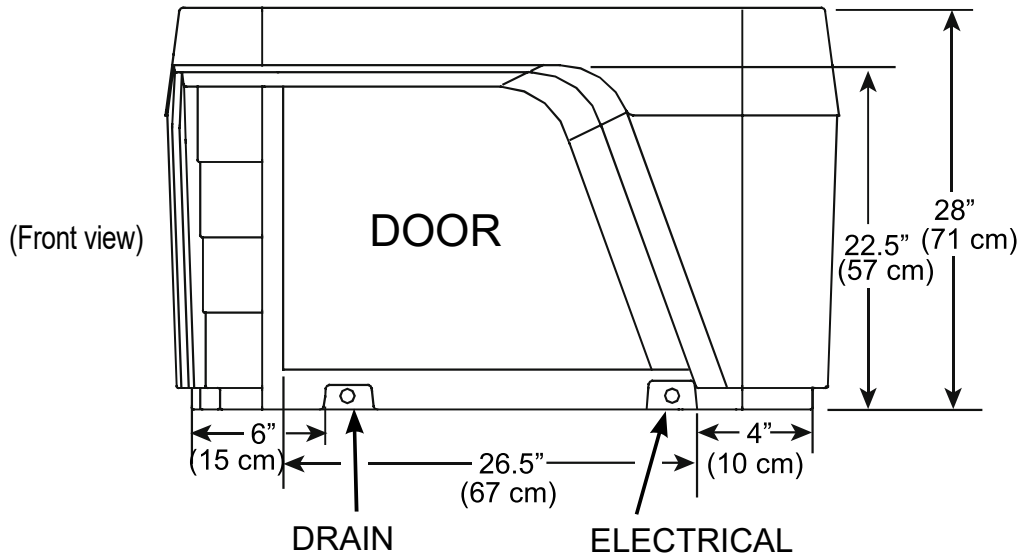

DOOR SIDE

AZURE/PREMIER

Dimensions

NOTE: All dimensions are approximate; measure your spa before making critical design or pathway decisions.

APTOS

Dimensions

NOTE: All dimensions are approximate; measure your spa before making critical design or pathway decisions.

CASCINA

Dimensions

NOTE: All dimensions are approximate; measure your spa before making critical design or pathway decisions.

DOOR SIDE

TRISTAR

Dimensions

NOTE: All dimensions are approximate; measure your spa before making critical design or pathway decisions.

MINI

Dimensions

NOTE: All dimensions are approximate; measure your spa before making critical design or pathway decisions.

(Bottom view)