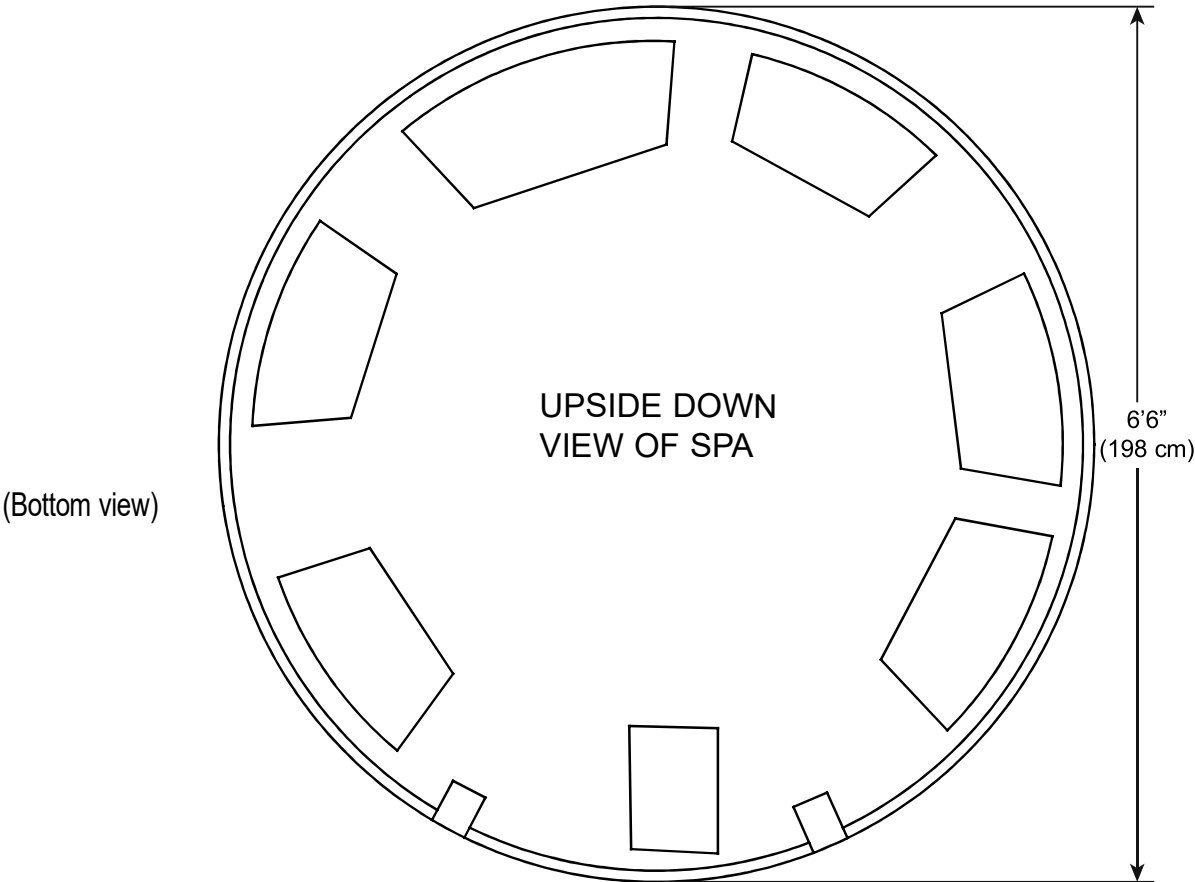

MONTEREY/PREMIER

Dimensions

NOTE: All dimensions are approximate; measure your spa before making critical design or pathway decisions.

EXCURSION/PREMIER

Dimensions

NOTE: All dimensions are approximate; measure your spa before making critical design or pathway decisions.

DOOR SIDE

AZURE/PREMIER

Dimensions

NOTE: All dimensions are approximate; measure your spa before making critical design or pathway decisions.

APTOS

Dimensions

NOTE: All dimensions are approximate; measure your spa before making critical design or pathway decisions.

CASCINA

Dimensions

NOTE: All dimensions are approximate; measure your spa before making critical design or pathway decisions.

DOOR SIDE

TRISTAR

Dimensions

NOTE: All dimensions are approximate; measure your spa before making critical design or pathway decisions.

MINI

Dimensions

NOTE: All dimensions are approximate; measure your spa before making critical design or pathway decisions.

(Bottom view)