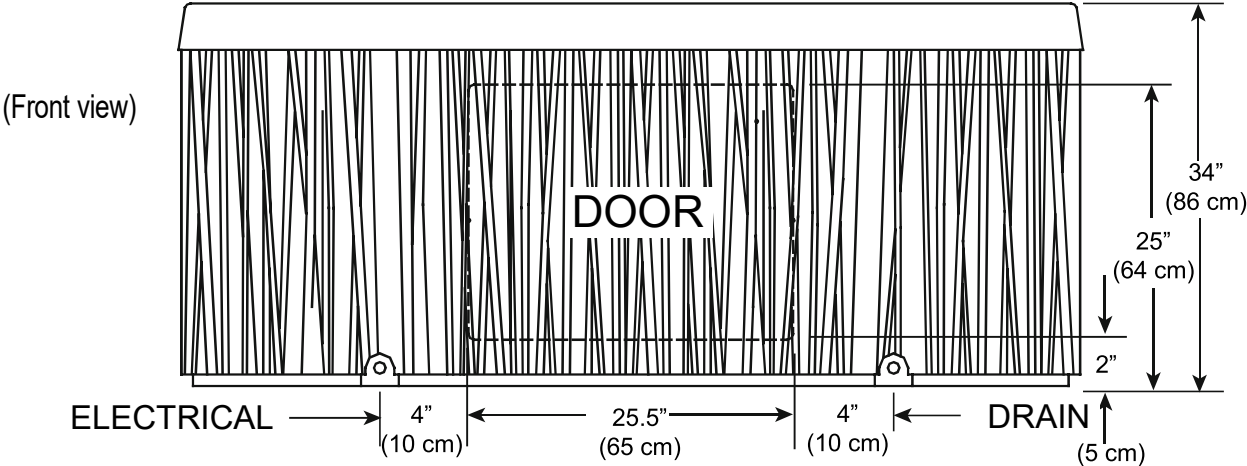

MONTEREY/PREMIER

Dimensions

NOTE: All dimensions are approximate; measure your spa before making critical design or pathway decisions.

EXCURSION/PREMIER

Dimensions

NOTE: All dimensions are approximate; measure your spa before making critical design or pathway decisions.

DOOR SIDE

AZURE/PREMIER

Dimensions

NOTE: All dimensions are approximate; measure your spa before making critical design or pathway decisions.

APTOS

Dimensions

NOTE: All dimensions are approximate; measure your spa before making critical design or pathway decisions.

CASCINA

Dimensions

NOTE: All dimensions are approximate; measure your spa before making critical design or pathway decisions.

DOOR SIDE

TRISTAR

Dimensions

NOTE: All dimensions are approximate; measure your spa before making critical design or pathway decisions.

MINI

Dimensions

NOTE: All dimensions are approximate; measure your spa before making critical design or pathway decisions.

(Bottom view)