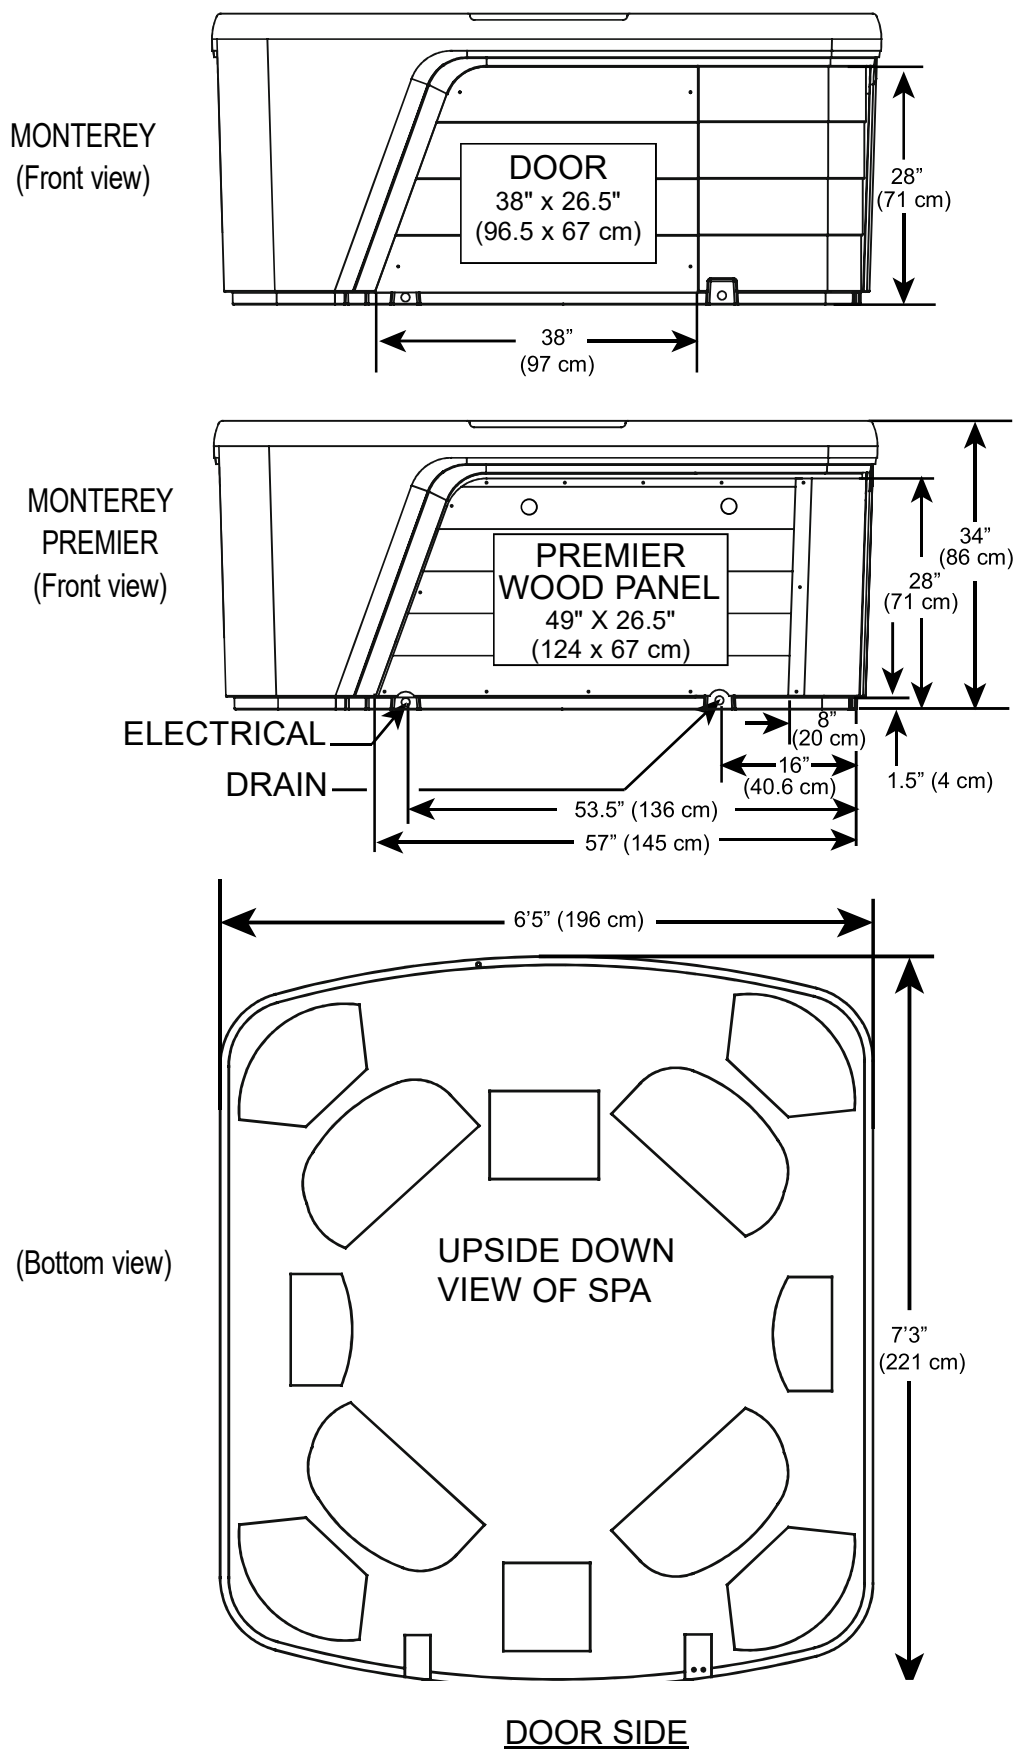

MONTEREY/PREMIER

Dimensions

NOTE: All dimensions are approximate; measure your spa before making critical design or pathway decisions.

EXCURSION/PREMIER

Dimensions

NOTE: All dimensions are approximate; measure your spa before making critical design or pathway decisions.

DOOR SIDE

AZURE/PREMIER

Dimensions

NOTE: All dimensions are approximate; measure your spa before making critical design or pathway decisions.

APTOS

Dimensions

NOTE: All dimensions are approximate; measure your spa before making critical design or pathway decisions.

CASCINA

Dimensions

NOTE: All dimensions are approximate; measure your spa before making critical design or pathway decisions.

DOOR SIDE

TRISTAR

Dimensions

NOTE: All dimensions are approximate; measure your spa before making critical design or pathway decisions.

MINI

Dimensions

NOTE: All dimensions are approximate; measure your spa before making critical design or pathway decisions.

(Bottom view)