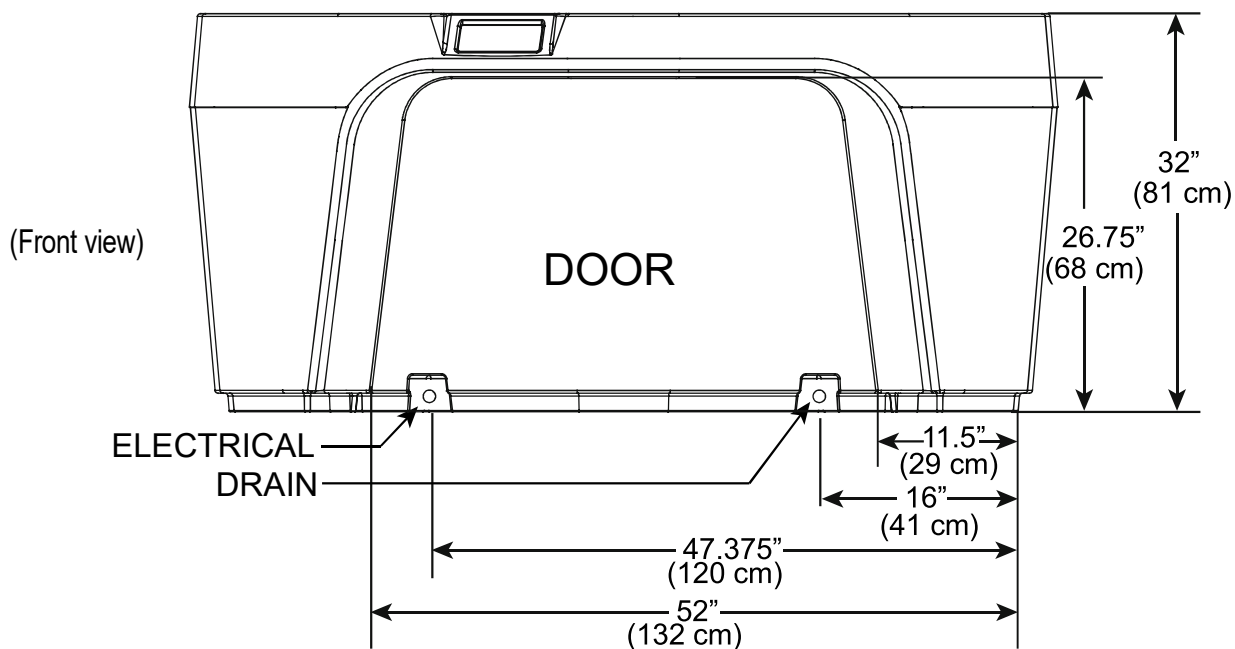

MONTEREY/PREMIER

Dimensions

NOTE: All dimensions are approximate; measure your spa before making critical design or pathway decisions.

EXCURSION/PREMIER

Dimensions

NOTE: All dimensions are approximate; measure your spa before making critical design or pathway decisions.

DOOR SIDE

AZURE/PREMIER

Dimensions

NOTE: All dimensions are approximate; measure your spa before making critical design or pathway decisions.

APTOS

Dimensions

NOTE: All dimensions are approximate; measure your spa before making critical design or pathway decisions.

CASCINA

Dimensions

NOTE: All dimensions are approximate; measure your spa before making critical design or pathway decisions.

DOOR SIDE

TRISTAR

Dimensions

NOTE: All dimensions are approximate; measure your spa before making critical design or pathway decisions.

MINI

Dimensions

NOTE: All dimensions are approximate; measure your spa before making critical design or pathway decisions.

(Bottom view)