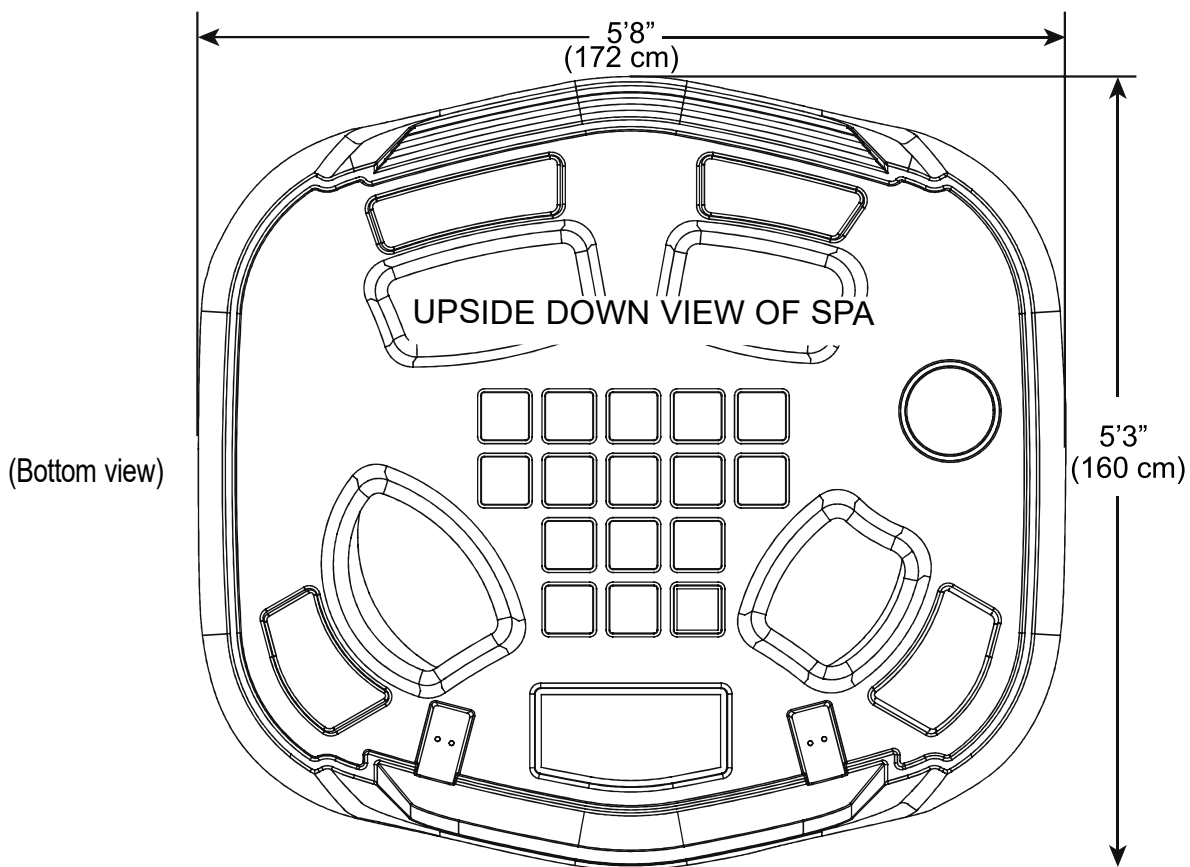

MONTEREY/PREMIER

Dimensions

NOTE: All dimensions are approximate; measure your spa before making critical design or pathway decisions.

EXCURSION/PREMIER

Dimensions

NOTE: All dimensions are approximate; measure your spa before making critical design or pathway decisions.

DOOR SIDE

AZURE/PREMIER

Dimensions

NOTE: All dimensions are approximate; measure your spa before making critical design or pathway decisions.

APTOS

Dimensions

NOTE: All dimensions are approximate; measure your spa before making critical design or pathway decisions.

CASCINA

Dimensions

NOTE: All dimensions are approximate; measure your spa before making critical design or pathway decisions.

DOOR SIDE

TRISTAR

Dimensions

NOTE: All dimensions are approximate; measure your spa before making critical design or pathway decisions.

MINI

Dimensions

NOTE: All dimensions are approximate; measure your spa before making critical design or pathway decisions.

(Bottom view)