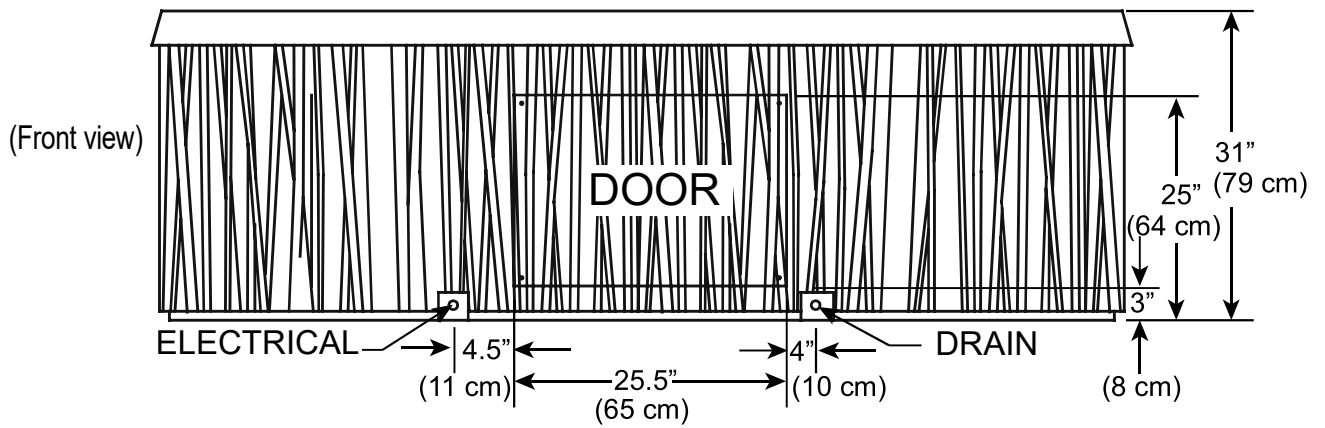

DOOR SIDE

AZURE/PREMIER

Dimensions

NOTE: All dimensions are approximate; measure your spa before making critical design or pathway decisions.

APTOS

Dimensions

NOTE: All dimensions are approximate; measure your spa before making critical design or pathway decisions.

CASCINA

Dimensions

NOTE: All dimensions are approximate; measure your spa before making critical design or pathway decisions.

DOOR SIDE

TRISTAR

Dimensions

NOTE: All dimensions are approximate; measure your spa before making critical design or pathway decisions.

MINI

Dimensions

NOTE: All dimensions are approximate; measure your spa before making critical design or pathway decisions.

(Bottom view)