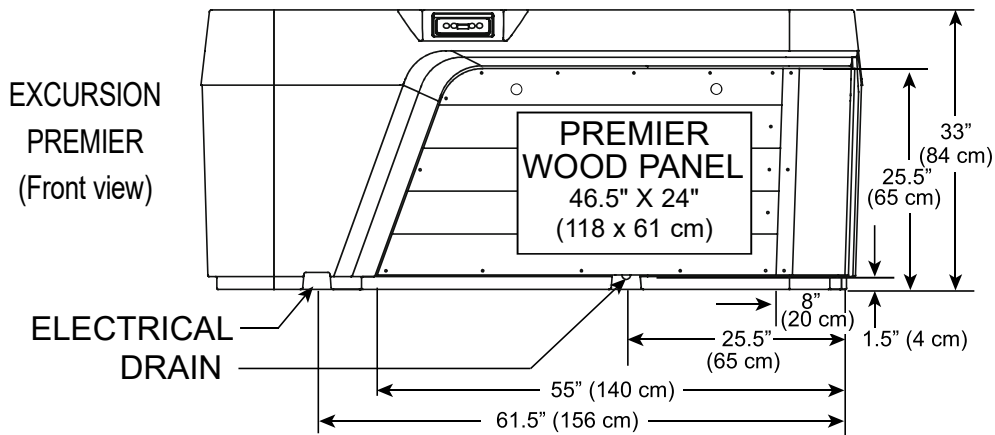

MONTEREY/PREMIER

Dimensions

NOTE: All dimensions are approximate; measure your spa before making critical design or pathway decisions.

EXCURSION/PREMIER

Dimensions

NOTE: All dimensions are approximate; measure your spa before making critical design or pathway decisions.

DOOR SIDE

AZURE/PREMIER

Dimensions

NOTE: All dimensions are approximate; measure your spa before making critical design or pathway decisions.

APTOS

Dimensions

NOTE: All dimensions are approximate; measure your spa before making critical design or pathway decisions.

CASCINA

Dimensions

NOTE: All dimensions are approximate; measure your spa before making critical design or pathway decisions.

DOOR SIDE

TRISTAR

Dimensions

NOTE: All dimensions are approximate; measure your spa before making critical design or pathway decisions.

MINI

Dimensions

NOTE: All dimensions are approximate; measure your spa before making critical design or pathway decisions.

(Bottom view)